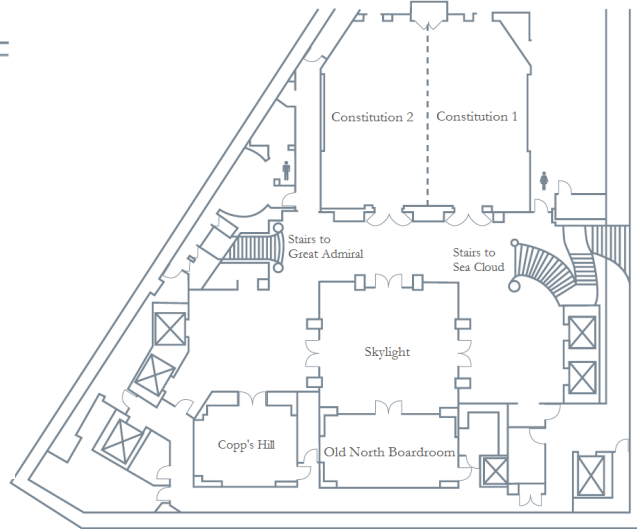

BRAND NEW HARBORVIEW BALLROOM
NOW OPEN

ROOMS	L x W	SQ. FT.	THEATER	CLASSROOM	U-SHAPE	HOLLOW SQ.	60" ROUNDS	72" ROUNDS	BOARDROOM	RECEPTION
Constitution Ballroom	40 x 45	1890	170	96	42	64	120	120	40	240
Constitution 1 or 2	40 x 22	945	80	47	32	44	40	48	40	120
Old North	30 x 43	1290	100	86	36	40	90	84	34	n/a
Old North Skylight	30 x 27	810	70	56	24	36	60	60	28	100
Old North Boardroom	30 x 16	480	25	24	21	n/a	30	24	18	n/a
Copp's Hill	22 x 17	385	15	18	n/a	n/a	20	24	12	n/a
Donald McKay	16 x 24	384	25	12	8	n/a	20	10	14	20
Josiah Fox	17 x 26	442	36	19	15	18	20	10	16	20
Joshua Humphreys	17 x 29	493	36	24	18	20	30	20	18	30
Capt William Sturgis	22 x 38	836	60	30	30	32	50	36	26	60
Capt William Sturgis 1	22 x 26	572	36	20	21	20	30	24	18	40
Capt William Sturgis 2	22 x 12	264	22	15	15	16	20	24	14	20
U.S. Maritime Museum	n/a	n/a	30	18	15	18	36	n/a	n/a	50
S.J. Hale Lounge	n/a	850	40	30	20	20	40	36	20	50
Harborwalk	n/a	n/a	n/a	n/a	n/a	n/a	110	80	n/a	240
Great Admiral Terrace	n/a	n/a	n/a	n/a	n/a	n/a	50	60	n/a	60
Harborview Ballroom	n/a	3502	152	132	38	50	150	180	40	300