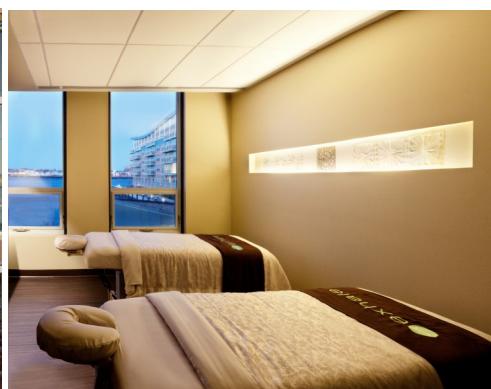

A beacon of tranquility amidst Boston's historic waterfront, Battery Wharf Hotel seamlessly blends casual elegance with impeccable service, offering a distinctively refreshing approach to hospitality.

- 150 spacious guestrooms and suites
- Award-Winning Exhale® Spa and Fitness Studio
- Complimentary 24 Hour state-of-the-art fitness center
- Locally inspired dishes of Boston with waterfront views and outdoor fire pits
- Year-round water taxi to and from Logan International Airport directly to our dock

BRAND NEW HARBORVIEW BALLROOM
NOW OPEN

ROOMS	L x W	SQ. FT.	THEATER	CLASSROOM	U-SHAPE	HOLLOW SQ.	60" ROUNDS	72" ROUNDS	BOARDROOM	RECEPTION
Constitution Ballroom	40 x 45	1890	170	96	42	64	120	120	40	240
Constitution 1 or 2	40 x 22	945	80	47	32	44	40	48	40	120
Old North	30 x 43	1290	100	86	36	40	90	84	34	n/a
Old North Skylight	30 x 27	810	70	56	24	36	60	60	28	100
Old North Boardroom	30 x 16	480	25	24	21	n/a	30	24	18	n/a
Copp's Hill	22 x 17	385	15	18	n/a	n/a	20	24	12	n/a
Donald McKay	16 x 24	384	25	12	8	n/a	20	10	14	20
Josiah Fox	17 x 26	442	36	19	15	18	20	10	16	20
Joshua Humphreys	17 x 29	493	36	24	18	20	30	20	18	30
Capt William Sturgis	22 x 38	836	60	30	30	32	50	36	26	60
Capt William Sturgis 1	22 x 26	572	36	20	21	20	30	24	18	40
Capt William Sturgis 2	22 x 12	264	22	15	15	16	20	24	14	20
U.S. Maritime Museum	n/a	n/a	30	18	15	18	36	n/a	n/a	50
S.J. Hale Lounge	n/a	850	40	30	20	20	40	36	20	50
Harborwalk	n/a	n/a	n/a	n/a	n/a	n/a	110	80	n/a	240
Great Admiral Terrace	n/a	n/a	n/a	n/a	n/a	n/a	50	60	n/a	60
Harborview Ballroom	n/a	3502	152	132	38	50	150	180	40	300