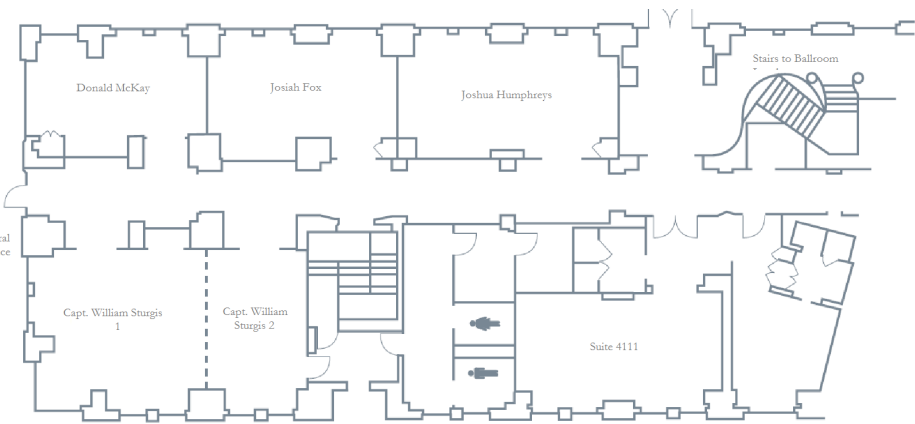

BRAND NEW HARBORVIEW BALLROOM
NOW OPEN

ROOMS	L x W	SQ. FT.	THEATER	CLASSROOM	U-SHAPE	HOLLOW SQ.	60" ROUNDS	72" ROUNDS	BOARDROOM	RECEPTION
Constitution Ballroom	40 x 45	1890	170	96	42	64	120	120	40	240
Constitution 1 or 2	40 x 22	945	80	47	32	44	40	48	40	120
Old North	30 x 43	1290	100	86	36	40	90	84	34	n/a
Old North Skylight	30 x 27	810	70	56	24	36	60	60	28	100
Old North Boardroom	30 x 16	480	25	24	21	n/a	30	24	18	n/a
Copp's Hill	22 x 17	385	15	18	n/a	n/a	20	24	12	n/a
Donald McKay	16 x 24	384	25	12	8	n/a	20	10	14	20
Josiah Fox	17 x 26	442	36	19	15	18	20	10	16	20
Joshua Humphreys	17 x 29	493	36	24	18	20	30	20	18	30
Capt William Sturgis	22 x 38	836	60	30	30	32	50	36	26	60
Capt William Sturgis 1	22 x 26	572	36	20	21	20	30	24	18	40
Capt William Sturgis 2	22 x 12	264	22	15	15	16	20	24	14	20
U.S. Maritime Museum	n/a	n/a	30	18	15	18	36	n/a	n/a	50
S.J. Hale Lounge	n/a	850	40	30	20	20	40	36	20	50
Harborwalk	n/a	n/a	n/a	n/a	n/a	n/a	110	80	n/a	240
Great Admiral Terrace	n/a	n/a	n/a	n/a	n/a	n/a	50	60	n/a	60
Harborview Ballroom	n/a	3502	152	132	38	50	150	180	40	300